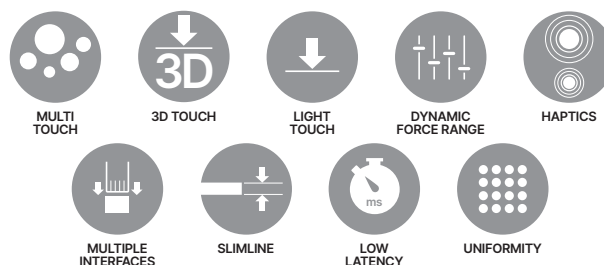

Peratech Holdco Limited
Plexus 2, NETPark, Northeast Technology Park
Thomas Wright Way, Sedgefield, TS21 3FD, UK

Hydra and HYDRA are trademarks of Peratech Holdco Limited

- peratech.com
- info@peratech.com
- @PeratechHoldco
- @peratech-limited