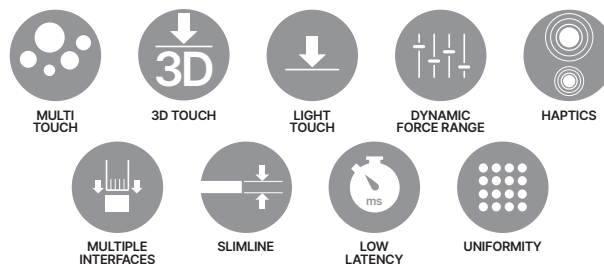

Benefits

- With Hydra® Full-Force Keyboard, elevate your playing skill from quick, hard key presses to more precise, fidelity-driven experiences by adjusting the force intensity for a more elegant gameplay style
- Get more value from high-end gaming PCs and peripherals with the latest game titles
- Complex key combinations and controls simplified so that gamers can focus on being fully immersed in the game
- Achieve a new level of skill and personalization